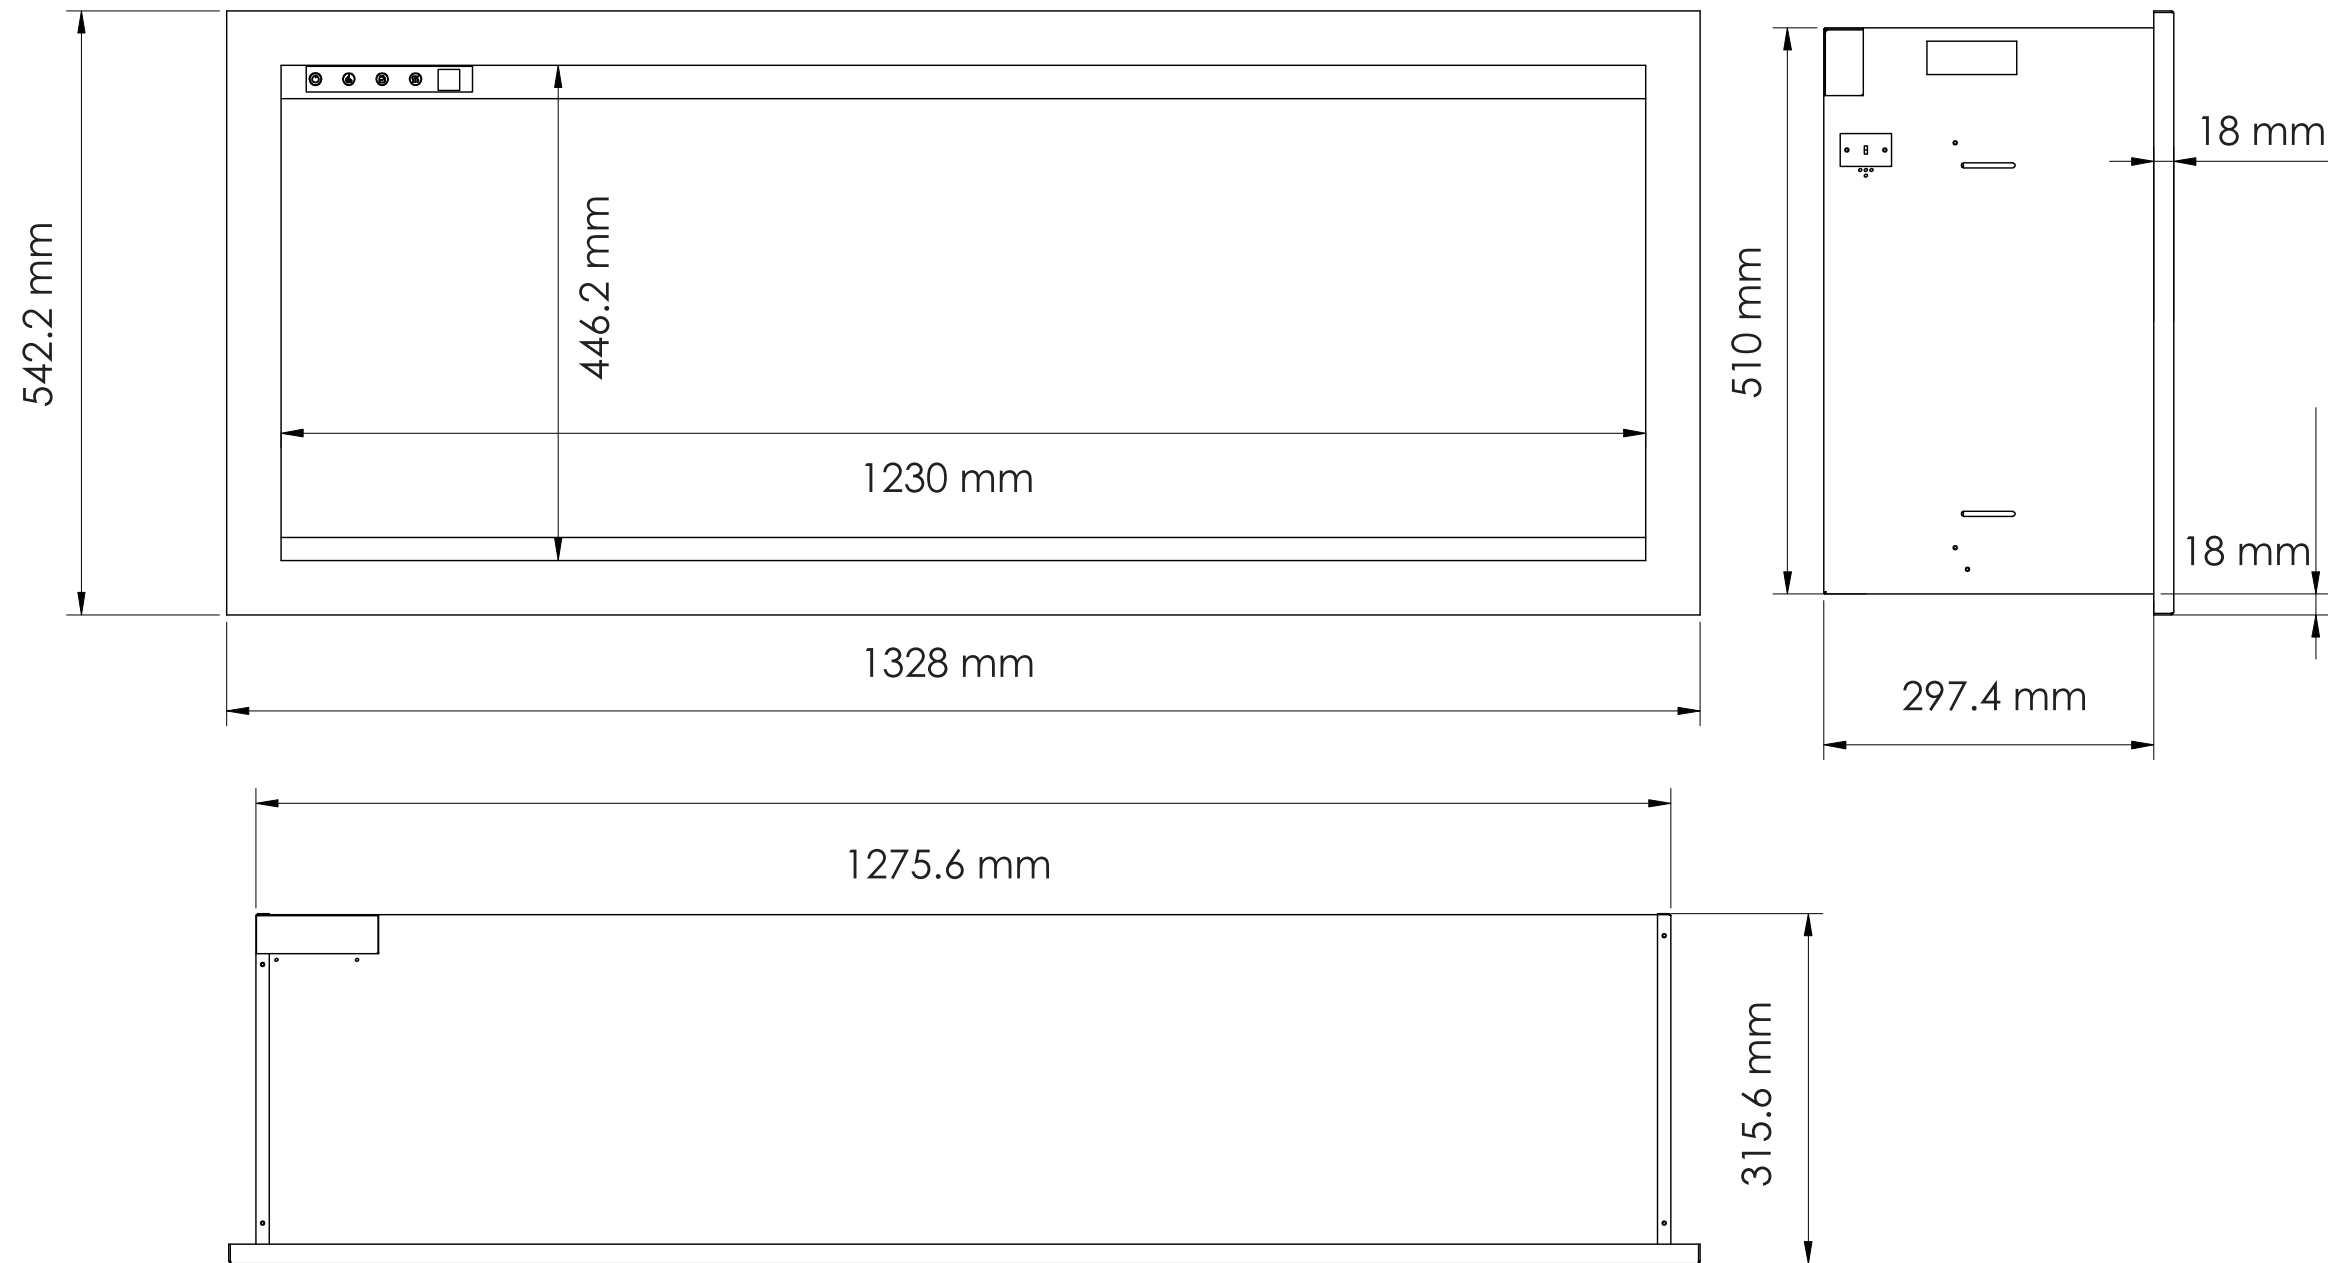

TECHNICAL SPECIFICATIONS		
VOLTS	120	
AMPS	12.5	
WATTS	1200	
HEATER	HIGH	1200 watts
	LOW	600 watts
NO HEATER	42 watts max	
LAMPS	QUANTITY	LED
	WATTS	
	TOTAL WATTS	22 watts
ROTOR MOTOR	1 at 5 watts	
HEIGHT, WIDTH, DEPTH	20 1/8 x 50 1/4 x 11 3/4	
GLASS VIEWING OPENING	17 5/8 x 48 3/8	
SURROUND SIZE	21 3/4 x 52 1/4	
SHIPPING SIZE	23 3/4 x 56 1/2 x 16	
SHIPPING WEIGHT	UNIT	
	STEEL FRONT	Included
PLUG LOCATION	Left Side	
CORD LENGTH	76"	
APPROX. HEATING AREA	400 sq ft	

*Amantii*  
**SYMMETRY**

SERIES SYMMETRY	MODEL SYM-50-XT		REV 1
SCALE 1" = 1'-0"	DATE: 10/15/2018	SHEET 1 OF 1	

TECHNICAL SPECIFICATIONS		
VOLTS	120	
AMPS	12.5	
WATTS	1200	
HEATER	HIGH	1200 watts
	LOW	600 watts
NO HEATER		42 watts max
LAMPS	QUANTITY	LED
	WATTS	
	TOTAL WATTS	22 watts
ROTOR MOTOR		1 at 5 watts
HEIGHT, WIDTH, DEPTH		51 x 127.6 x 29.7 cm
GLASS VIEWING OPENING		44.6 x 123 cm
SURROUND SIZE		54.2 x 132.8 cm
SHIPPING SIZE		40.6 x 143.1 x 60 cm
SHIPPING WEIGHT		
	UNIT	
	GLASS FRONT	Included
PLUG LOCATION		Left Side
CORD LENGTH		193 cm
APPROX. HEATING AREA		37 sqm

*Amantii*  
**SYMMETRY**

SERIES SYMMETRY	MODEL SYM-50-XT		REV 1
SCALE 1:12	DATE: 10/15/2018	SHEET 1 OF 1	